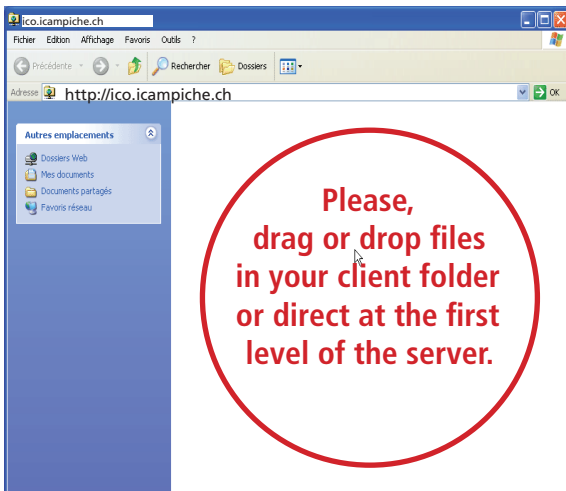

4) Click on «Next» and then hit «Finish»

5) The password will be asked again

6) You can now drop files direct in your client folder (or drag files also)

7) You can use this shortcut from «My Network Places»